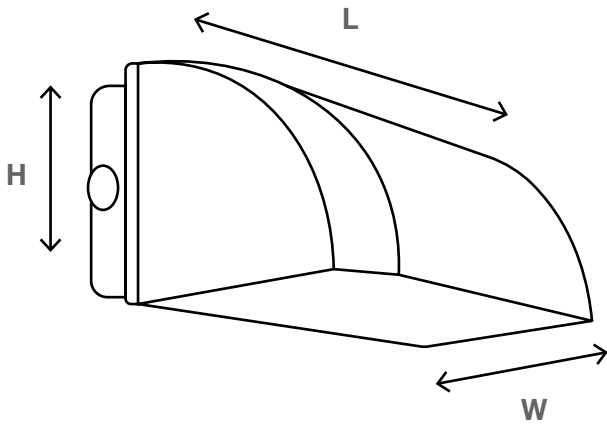

Catalog #		Type
Project		
Comments		Date
Prepared by		

50,000 HOURS

FIELD-ADJUSTABLE

WET-RATED

ORDERING INFORMATION

SOURCE	WATTAGE	FIXTURE TYPE	CCT	VOLTAGE	OPTIONS
L = LED	80 = 80W	FCWP = Full Cut-Off Wall Pack	30/50 = 3000K, 4000K, 5000K	120/277 = 120-277V	D = 0-10V Dimming

SPECIFICATIONS

CATALOG #	WATTS	CCT	LUMENS	CRI	EFFICACY	VOLTAGE	DIM
L80-FCWP-30/50-120/277-D-ADJ	80W	3000/4000/5000K	10400	≥70	130 LPW	120-277V	0-10V

DIMENSIONS

PACKAGING

CATALOG #	L	W	H
L80-FCWP-30/50-120/277-D-ADJ	12.6"	6.9"	5.1"